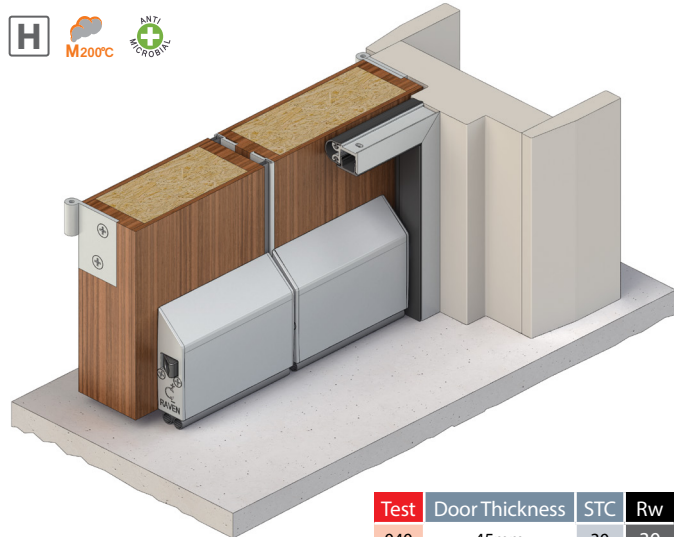

RP84Si RP128Si RP71Si

Test	Door Thickness	STC	Rw
040	45mm	30	30