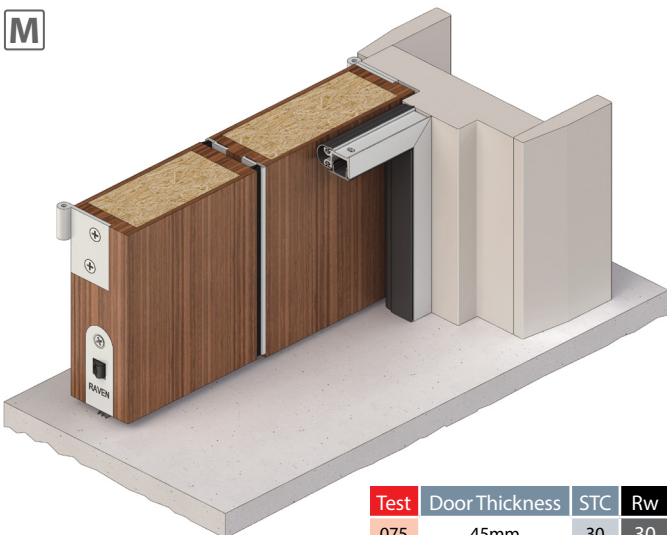

RP84Si RP8Si RP71

Test	Door Thickness	STC	Rw
075	45mm	30	30