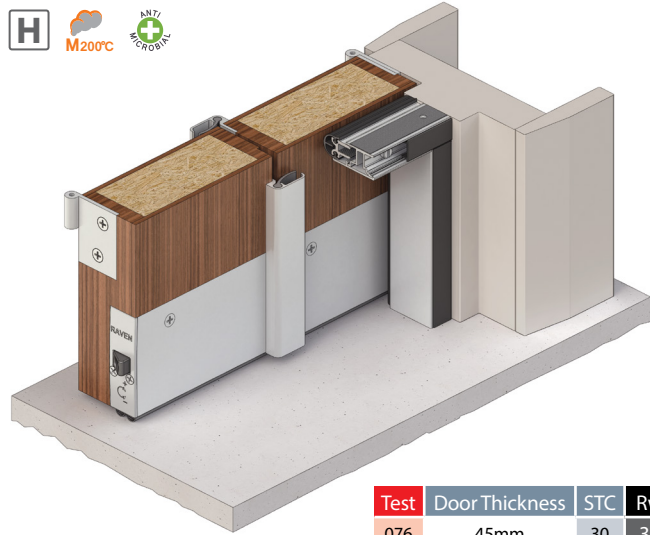

RP87HSi RP126Si RP16Si

Test	Door Thickness	STC	Rw
076	45mm	30	30