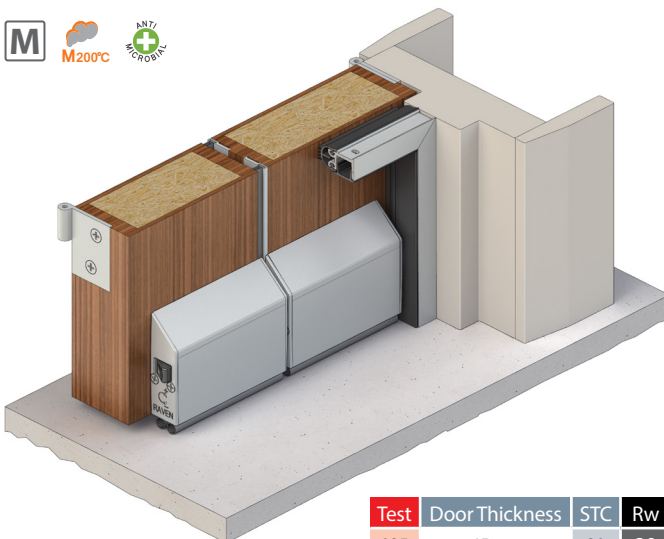

RP10Si RP128Si RP71Si

Test	Door Thickness	STC	Rw
035	45mm	30	30