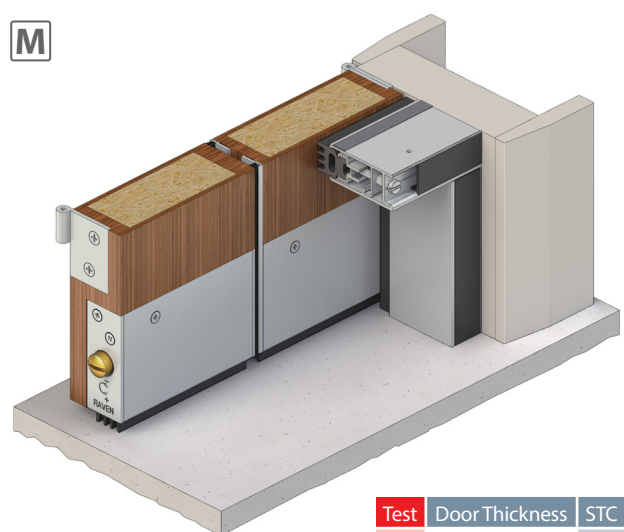

RP24 RP38 RP71

Test	Door Thickness	STC	Rw
072	45mm	30	30