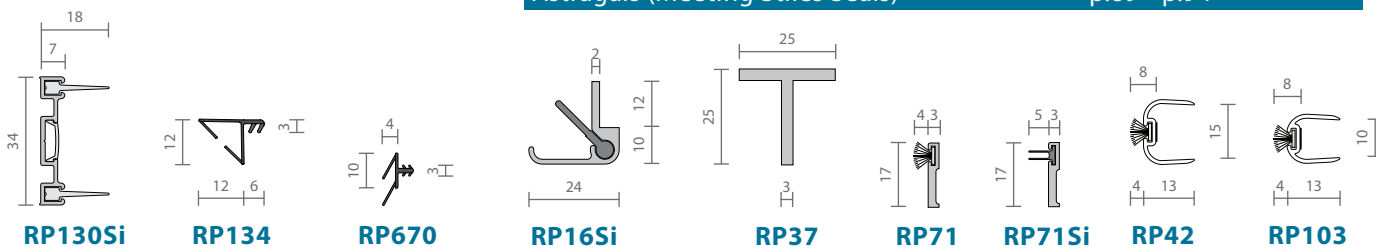

Door Frame / Perimeter Seals

p.74

Astragals (Meeting Stiles Seals)

p.89 - p.94

Weather Stripping - Silicon RP500 Series and TPE RP600 Series

p.95 - 97