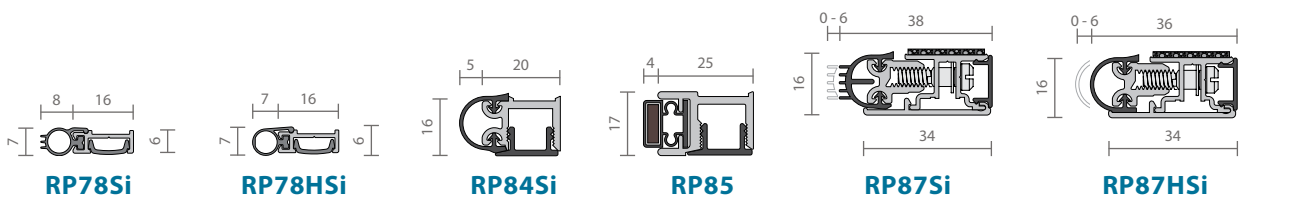

Door Frame / Perimeter Seals

p.74

Astragals (Meeting Stiles Seals)

p.89 - p.94

Weather Stripping - Silicon RP500 Series and TPE RP600 Series

p.95 - 97