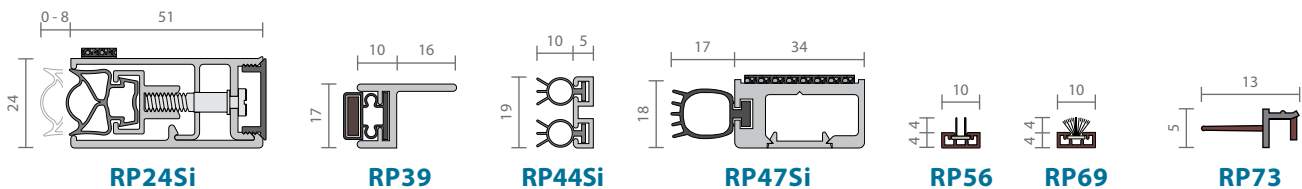

Door Frame / Perimeter Seals

p.74

Astragals (Meeting Stiles Seals)

p.89 - p.94

Weather Stripping - Silicon RP500 Series and TPE RP600 Series

p.95 - 97