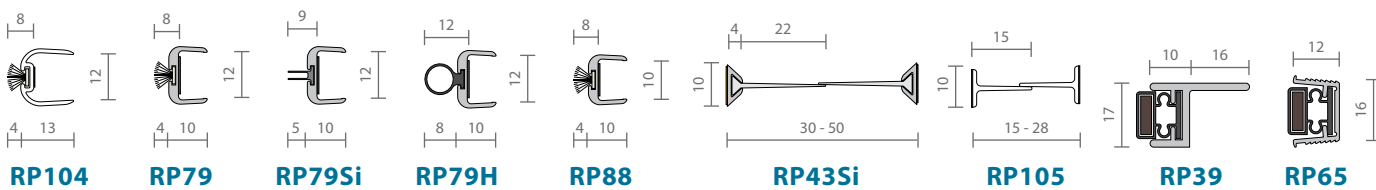

Door Frame / Perimeter Seals

p.74

Astragals (Meeting Stiles Seals)

p.89 - p.94

Weather Stripping - Silicon RP500 Series and TPE RP600 Series

p.95 - 97