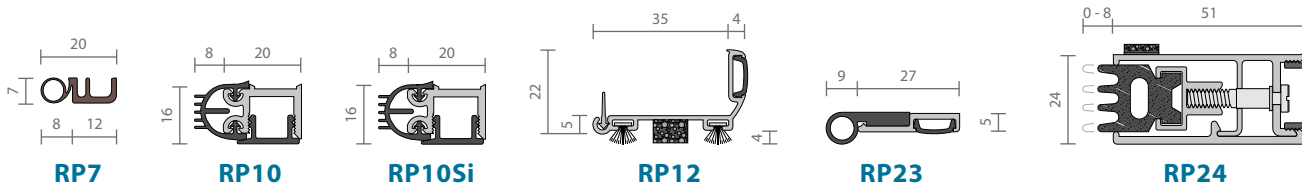

Door Frame / Perimeter Seals

p.74

Astragals (Meeting Stiles Seals)

p.89 - p.94

Weather Stripping - Silicon RP500 Series and TPE RP600 Series

p.95 - 97